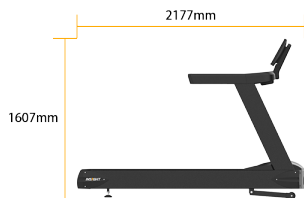

CT CARDIO SERIES

CT70 - COMMERCIAL TREADMILL

PRODUCT OVERVIEW

The CT70 is positioned for commercial fitness centers and high-end training environments. In addition to inheriting the upgraded elevation support system and electronic control platform from the CT50, the CT70 further emphasizes intelligent interaction, immersive training experiences, and remote management—meeting the demands of digitalized and smart club operations. Equipped with 1080P high-definition displays (23.8"), a color rotary dial control module, and a high-power wireless charging station with smart foreign-object detection, the CT70 integrates advanced features such as point-to-point screen casting, OTA remote upgrades, and seamless app connectivity.

SPECIFICATIONS & KEY FEATURES

Specifications

Dimensions (L × W × H)	2177mm×938mm×1607mm
Packaging Dimensions	2200mm×960mm×503mm
Gross Weight / Net Weight	248/190kg
Maximum User Weight	180kg
Motor Power	rated power 3HP, maximum peak power: 7HP
Output Voltage	AC220V, 50Hz
Screen Type	23.8" LCD display
Screen Material	LCD
Display Information	Time, Distance, Steps, Calories, Speed, Incline, Heart rate, Program modes, Fault diagnosis
Speed Range	0-20km/h
Speed Levels	3、6、9km/h
Incline Range	0-15%
Incline Levels	4%、8%、12%
Running Belt Thickness	2.5mm
Running Area Size	570*1550mm
Running Board Thickness	25mm
Running Deck Height	250mm
Quick Access Keys	Speed adjustment, incline adjustment
Training Modes	Quick start, program modes (10 preset training programs), Target Mode
Emergency Stop Switch Style	Pull-cord type
Safety Key	Yes
Energy-Saving Function	Motion sensor with auto-standby
Charging Function	Wireless charging
Wireless screen casting	Supports multi-system screen casting
Knob control	1.6-inch Color TFT Rotary Control for Intuitive Operation
Cup Holder	Yes
Phone Holder	Yes
Fan	Yes
Bluetooth	Yes
WIFI	Yes