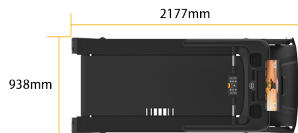

SPECIFICATIONS & KEY FEATURES

Specifications

Dimensions (L × W × H)	2177mm×938mm×1607mm
Packaging Dimensions	2200mm×960mm×503mm
Gross Weight / Net Weight	248/190kg
Maximum User Weight	180kg
Motor Power	rated power 3HP, maximum peak power: 7HP
Output Voltage	AC220V, 50Hz
Screen Type	23.8" LCD display
Screen Material	LCD
Display Information	Time, Distance, Steps, Calories, Speed, Incline, Heart rate, Program modes, Fault diagnosis
Speed Range	0-20km/h
Speed Levels	3、6、9km/h
Incline Range	0-15%
Incline Levels	4%、8%、12%
Running Belt Thickness	2.5mm
Running Area Size	570*1550mm
Running Board Thickness	25mm
Running Deck Height	250mm
Quick Access Keys	Speed adjustment, incline adjustment
Training Modes	Quick start, program modes (10 preset training programs), Target Mode
Emergency Stop Switch Style	Pull-cord type
Safety Key	Yes
Energy-Saving Function	Motion sensor with auto-standby
Charging Function	Wireless charging
Wireless screen casting	Supports multi-system screen casting
Knob control	1.6-inch Color TFT Rotary Control for Intuitive Operation
Cup Holder	Yes
Phone Holder	Yes
Fan	Yes
Bluetooth	Yes
WIFI	Yes